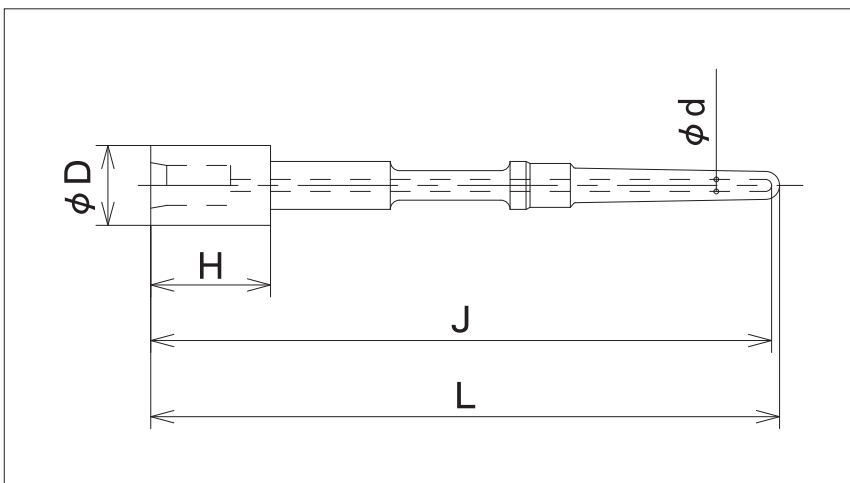

# Alpha Jet Pin (Long-life pin)

## ● Characteristics

Alpha Jet Pin is a core pin having both advantage of α-Pin and function of Jet-pin

※Some shapes of α-Pin may not be able to have a cooling channel.

- Please send a drawing of your core pin together with your order.  
We may suggest most recommendable shape of pin and cooling channel and also produce upon your request.