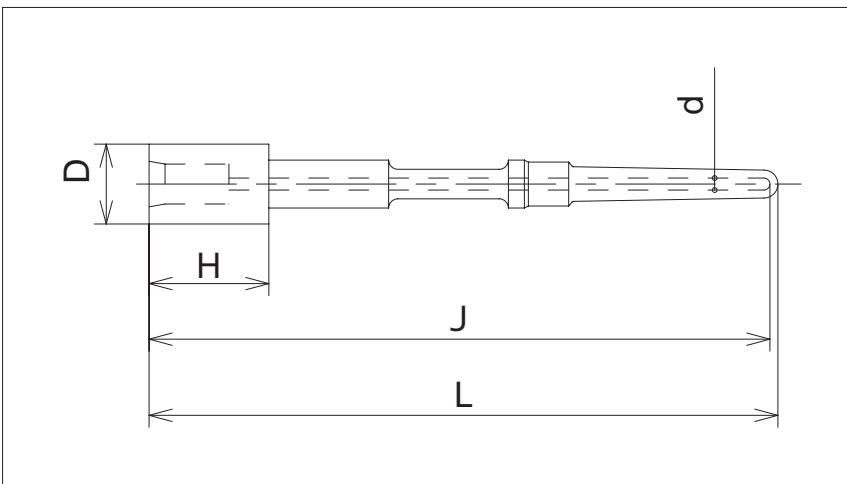

# Alpha Jet Pin (Long-life pin)

## ● Characteristics

Alpha Jet Pin is a core pin having both advantage of  $\alpha$ -Pin and function of Jet-pin

※Some shapes of  $\alpha$ -Pin may not be able to have a cooling channel.

- Please send a drawing of your core pin together with your order.  
We may suggest most recommendable shape of pin and cooling channel and also produce upon your request.